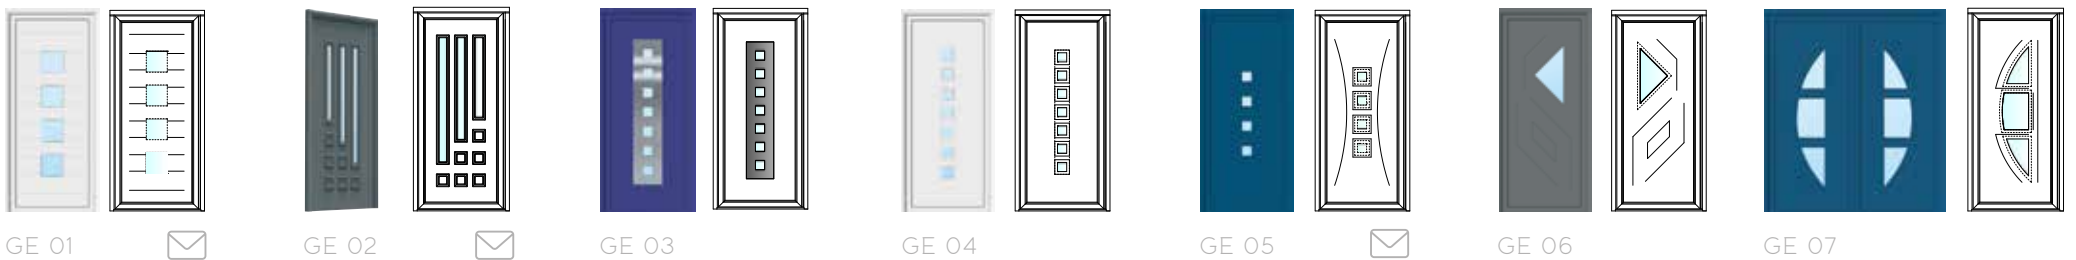

A close-up, high-angle photograph of a dark grey door. The door features a prominent silver handle and a matching lock mechanism. The lighting creates strong highlights and shadows, emphasizing the door's texture and the metallic finish of the hardware. The background is a solid dark grey, matching the door's color.

# Panel options...

Contemporary – Sleek designs with a contemporary twist

Traditional – A modern take on traditional style

Geometric – Striking designs with geometric patterns

Statement – Bold panels for statement exteriors