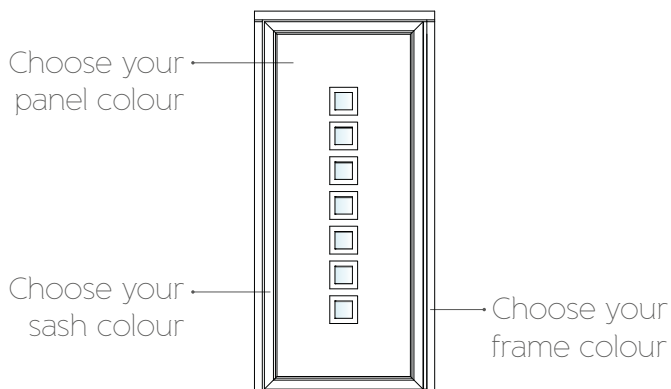

Ranging from bright primary shades through to candy pastels and deeper earthy tones, the extensive colour palette is guaranteed to offer inspiration to homeowners and interior designers alike. Of course, the usual favourites of black, white and all of the popular metallic shades in between are also on offer.

Additionally, we offer a dual colour option. This is offered on the frame, sash as well as the panel, so your chosen exterior colour(s) can complement the building style, while the interior can blend in or contrast with your internal colour scheme.

Don't be afraid to go for a bold hue that makes your entranceway pop. Or for a more subtle look, a more conservative colour will complement most interiors. Popular combinations include a vibrant red or blue door paired with white frame for a friendly high-contrast aesthetic. Or for a fresh seaside feel, a light and dark blue juxtaposition works wonderfully. And if it's a classic contrast you're seeking, nothing beats a timeless black and white pairing.

For a truly traditional touch, we also offer authentically styled woodgrain effects, which offer all of the benefits of aluminium with none of the painting requirements that wood often needs, providing the best of both worlds.

Many of our RAL colours also come with the option of a matt, satin or gloss finish, giving you plenty of choice to make a great first impression.

Two of our most popular panel options from the Seamless Range - SE 04 and SE 07 - are available in just 2-weeks when ordered in either Anthracite Grey (7016M) or Jet Black (9005M)*, meaning you may be able to integrate the Origin Residential Door into your home quicker than you thought.

*Size limitations may apply.

Panel Option: GE 04
Door Colour: 6026M
Frame Colour: 6026M